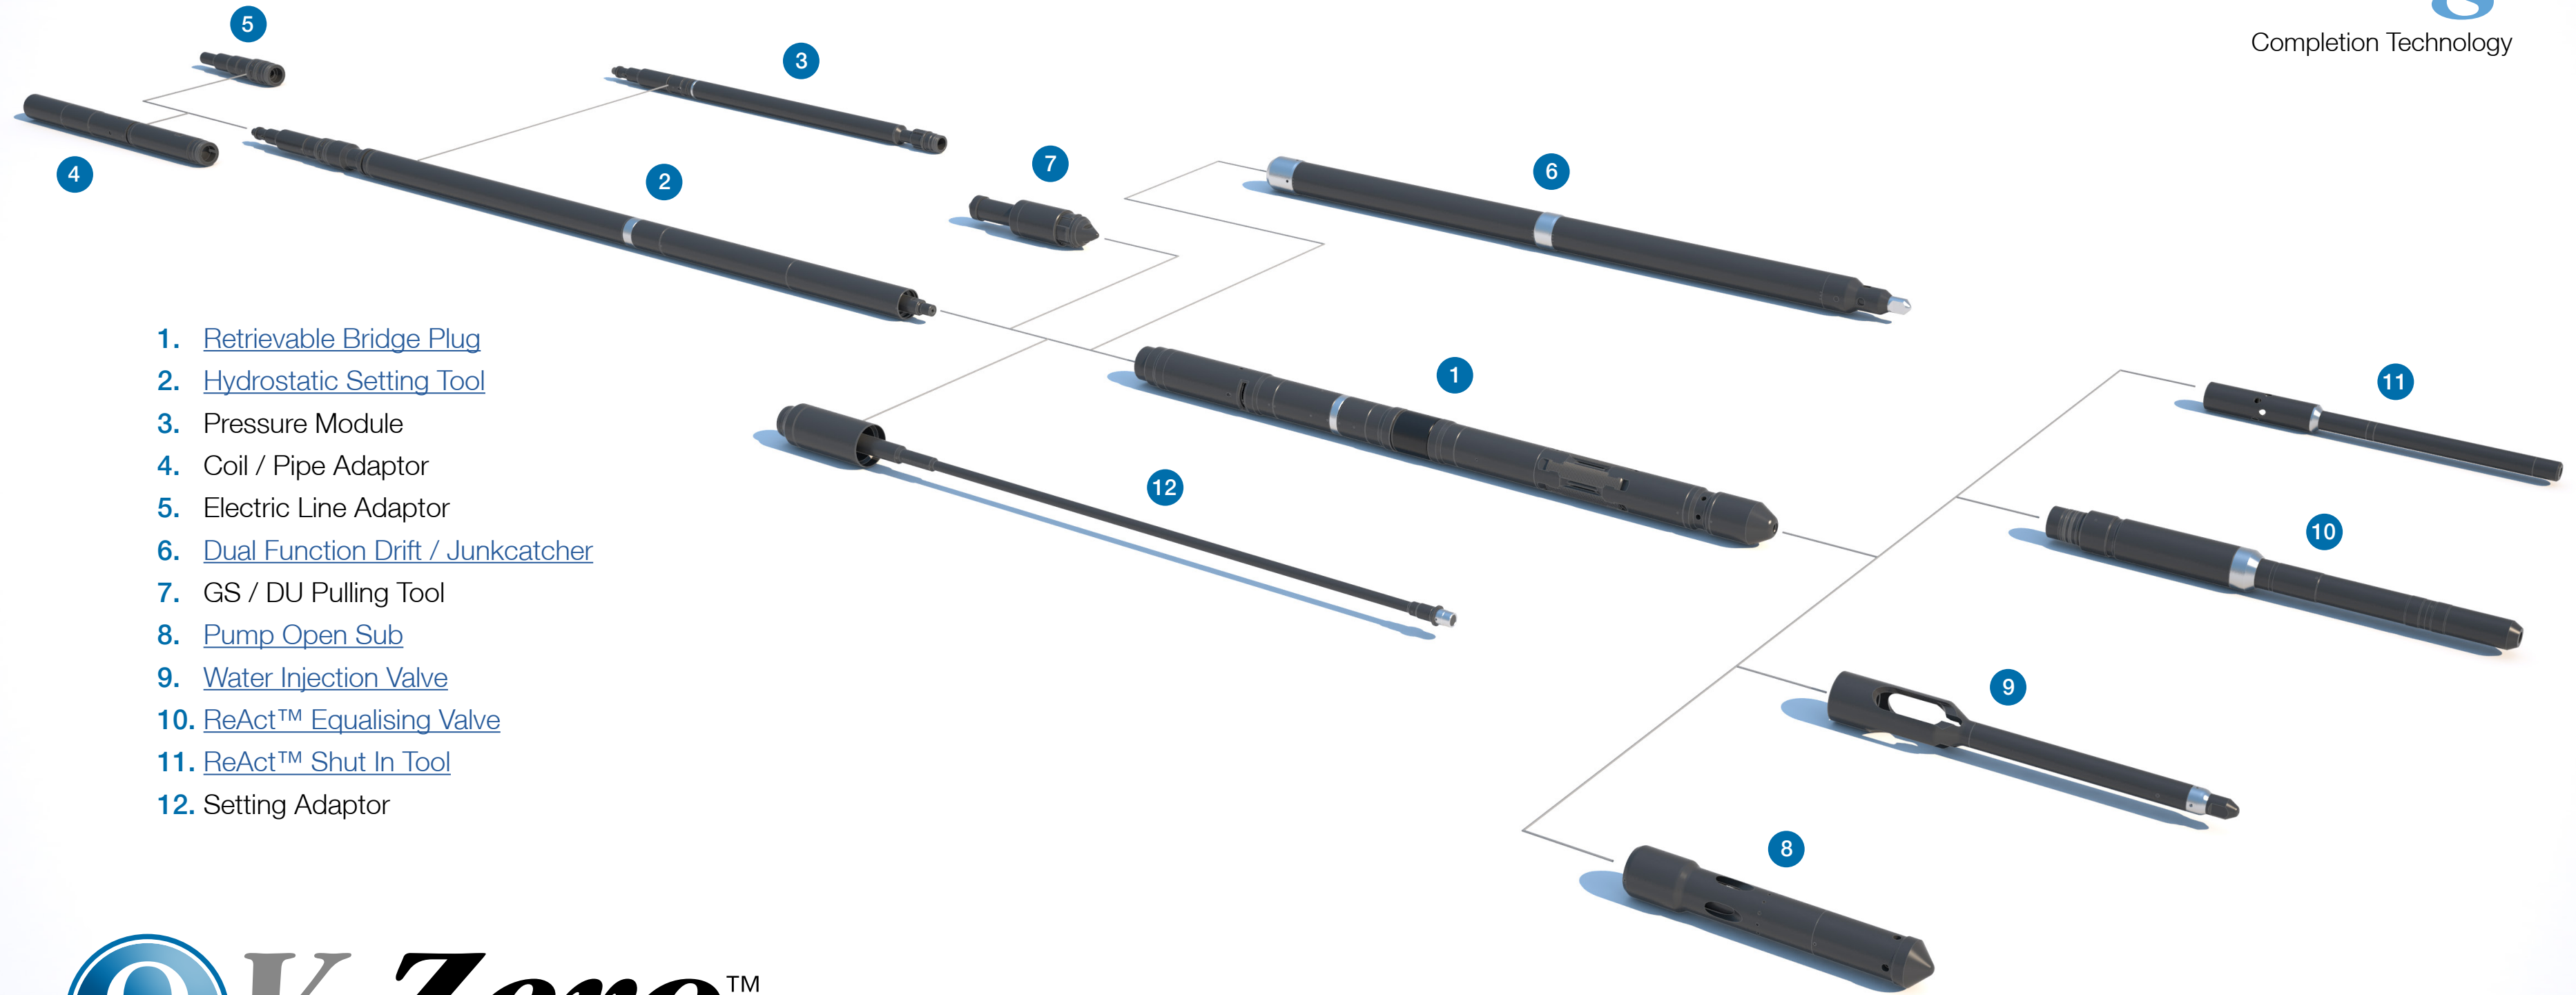

Omega Retrievable Bridge Plug

Product Family

Omega

Completion Technology

1. [Retrievable Bridge Plug](#)
2. [Hydrostatic Setting Tool](#)
3. Pressure Module
4. Coil / Pipe Adaptor
5. Electric Line Adaptor
6. [Dual Function Drift / Junkcatcher](#)
7. GS / DU Pulling Tool
8. [Pump Open Sub](#)
9. [Water Injection Valve](#)
10. [ReAct™ Equalising Valve](#)
11. [ReAct™ Shut In Tool](#)
12. Setting Adaptor